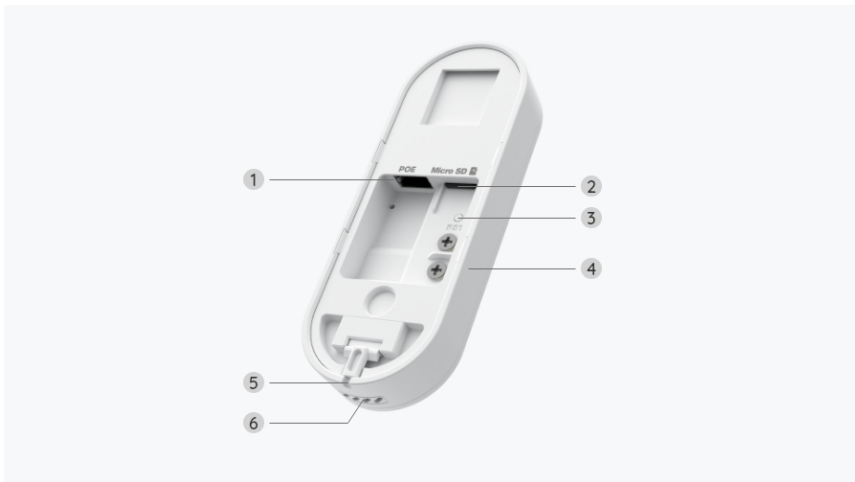

### 2K+ 5MP PoE Wired Video Doorbell with Chime

- Chime Included
- 2K+ (5MP) HD Video
- Person Detection

## Specifications

Größe & Gewicht	
Material	ABS+PC
Dimensions	86.5 x 30.6 x 47.6 mm
General	
Input	AC 100-240 V; 50-60 Hz
Button	For setting up/selecting ringtones/ adjusting volume
Transmission Mode	RF 433 MHz
Volume	5 levels
Number of Selectable Ringtones	10 ringtones
Working Environment	Temperature: -20°C~50°C; Humidity: <85%
Warranty	
Limited Warranty	2-year limited warranty. For support, visit <a href="https://support.reolink.com/hc/en-us/">https://support.reolink.com/hc/en-us/</a> .

# Gallery & Specs

1. Lens
2. Microphone
3. IR LED
4. Daylight Sensor
5. Button
6. Doorbell Status Light
7. Chime Status Light

1. PoE Port
2. microSD Card Slot
3. Reset Button
4. Wiring Terminal
5. Pin Hole
6. Speakers