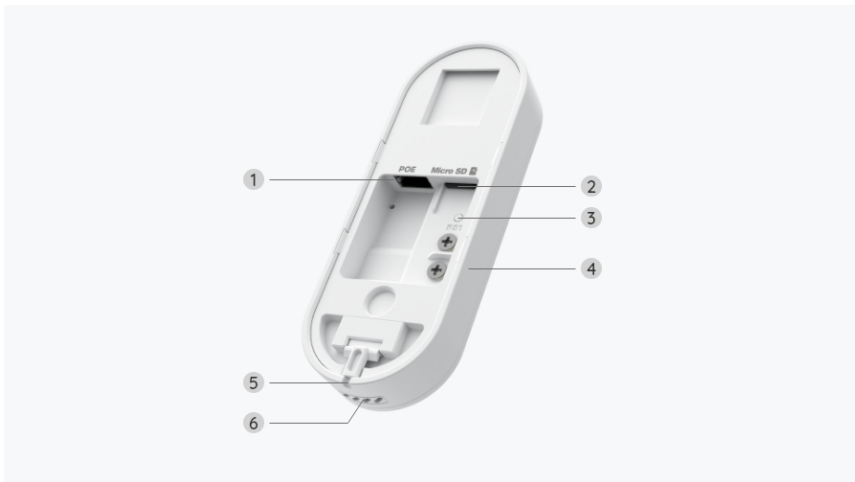

Reolink Video Doorbell PoE

2K+ 5MP PoE Wired Video Doorbell with Chime

- Chime Included
- 2K+ (5MP) HD Video
- Person Detection

Specifications

Größe & Gewicht	
Material	ABS+PC
Dimensions	86.5 x 29 x 66 mm
General	
Input	AC 100-240 V; 50-60 Hz
Button	For setting up/selecting ringtones/ adjusting volume
Transmission Mode	RF 433 MHz
Volume	5 levels
Number of Selectable Ringtones	10 ringtones
Working Environment	Temperature: -20°C~50°C; Humidity: <85%
Warranty	
Limited Warranty	2-year limited warranty. For support, visit https://support.reolink.com/hc/en-us/ .

Gallery & Specs

1. Lens
2. Microphone
3. IR LED
4. Daylight Sensor
5. Button
6. Doorbell Status Light
7. Chime Status Light

1. PoE Port
2. microSD Card Slot
3. Reset Button
4. Wiring Terminal
5. Pin Hole
6. Speakers

1. Lens
2. Microphone
3. IR LED
4. Daylight Sensor
5. Button
6. Doorbell Status Light
7. Chime Status Light

1. PoE Port
2. microSD Card Slot
3. Reset Button
4. Wiring Terminal
5. Pin Hole
6. Speakers